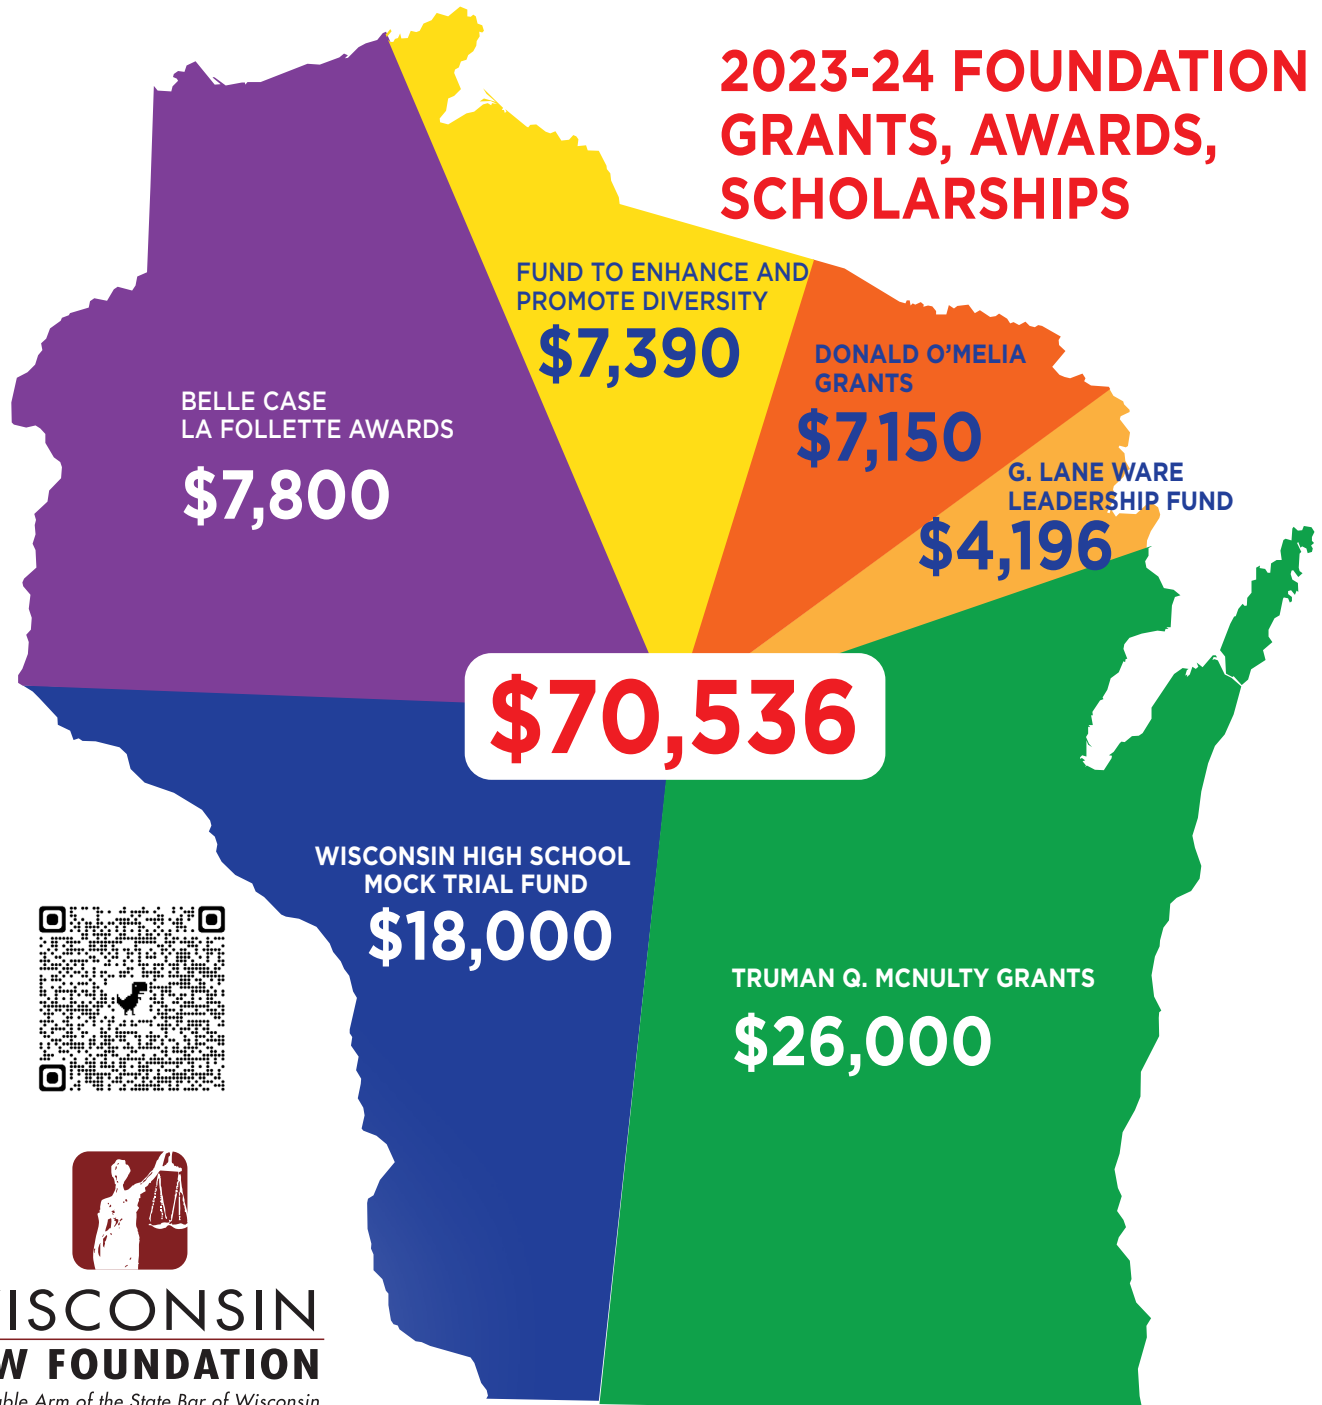

Remember Us in Your End of Year Giving

See How Your Donation Impacts Wisconsin

2023-24 FOUNDATION GRANTS, AWARDS, SCHOLARSHIPS

**WISCONSIN
LAW FOUNDATION**
Charitable Arm of the State Bar of Wisconsin

To donate visit www.wisbar.org/wlfdonate